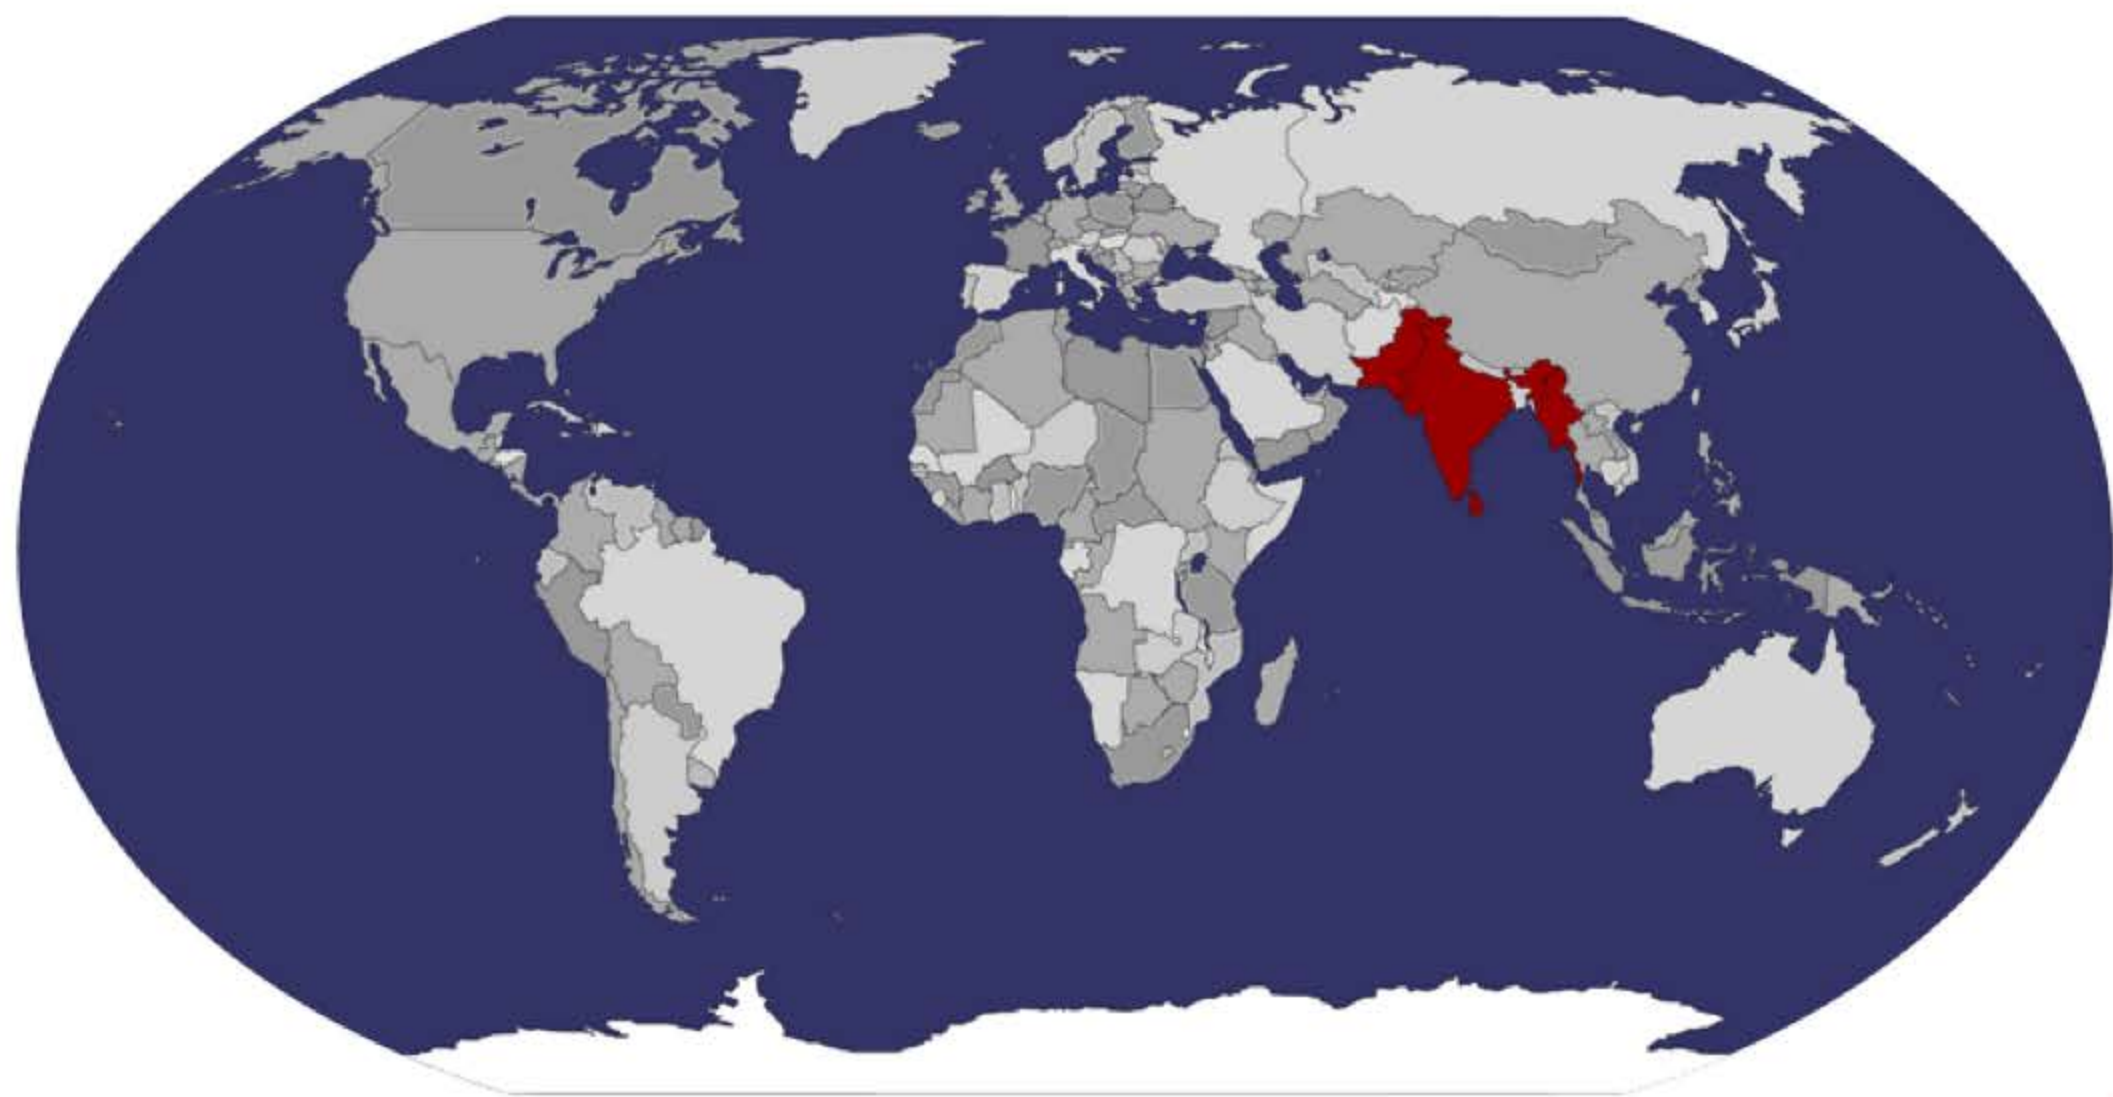

SOUTH ASIA AREA REPORT

TUESDAY, 30 AUGUST 2016

World Federation of Methodist & Uniting Church Women

**13th World
Assembly 2016**

Houston, Texas, USA

SOUTH ASIA AREA

SRI LANKA

INDIA

PAKISTAN

MYANMAR

SOUTH ASIAN AREA

#JUSTSLTHINGS

TRAVEL
ON A
TUK TUK

INFINITE ATHAL
PAPADAM

EL TAJ MAHAL EN AGRA, Uttar Pradesh, India(33° 57' N - 6° 48' O)
<http://www.yannarthusbertrand.org>

#JUSTSLTHINGS

INFINITE ATHAL
PAPADAM

SOUTH ASIAN AREA

*"To Know Christ and to
Make Him Known"*

SOUTH ASIA AREA